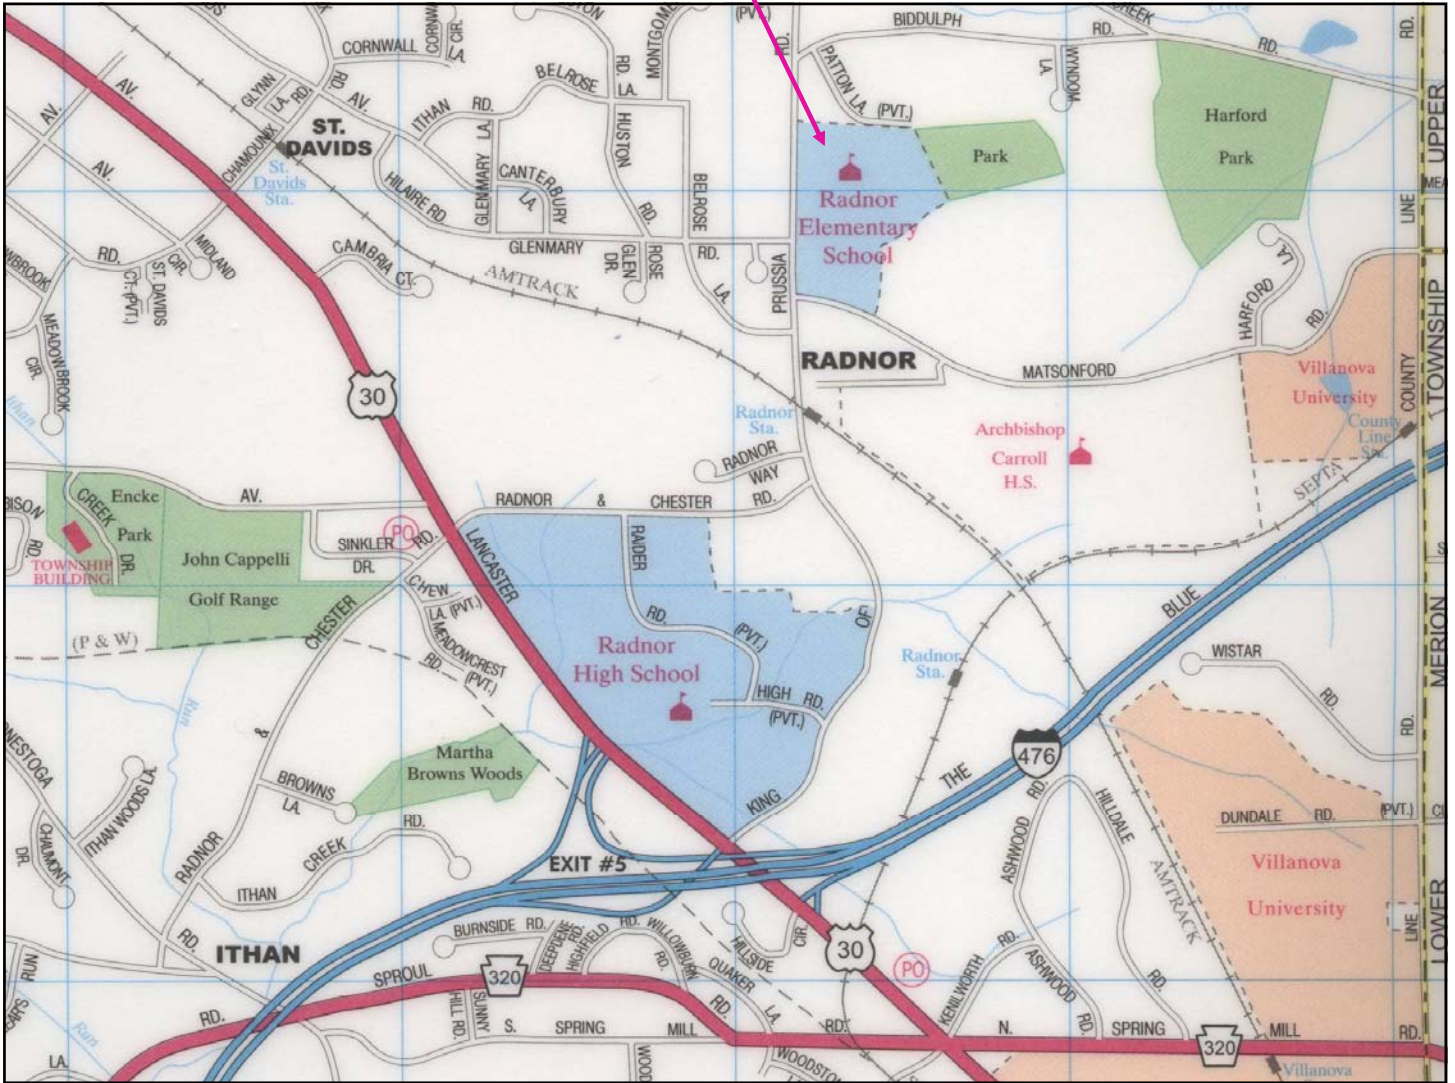

Radnor Day Camp 2017

Radnor Elementary School Floor Plan Overview

Ground Floor/All RDC Classrooms

**RADNOR ELEMENTARY SCHOOL
GROUND FLOOR**

Updated as of 6/30/2017
 *Subject to Change
 You will receive a new copy if changes occur

* Abbreviations for activities

Radnor Day Camp 2017
Radnor Elementary School Floor Plan Overview
First Floor - RDC Activity Areas

RADNOR DAY CAMP

Radnor Elementary School - 20 Matsonford Road, Radnor, PA 19087