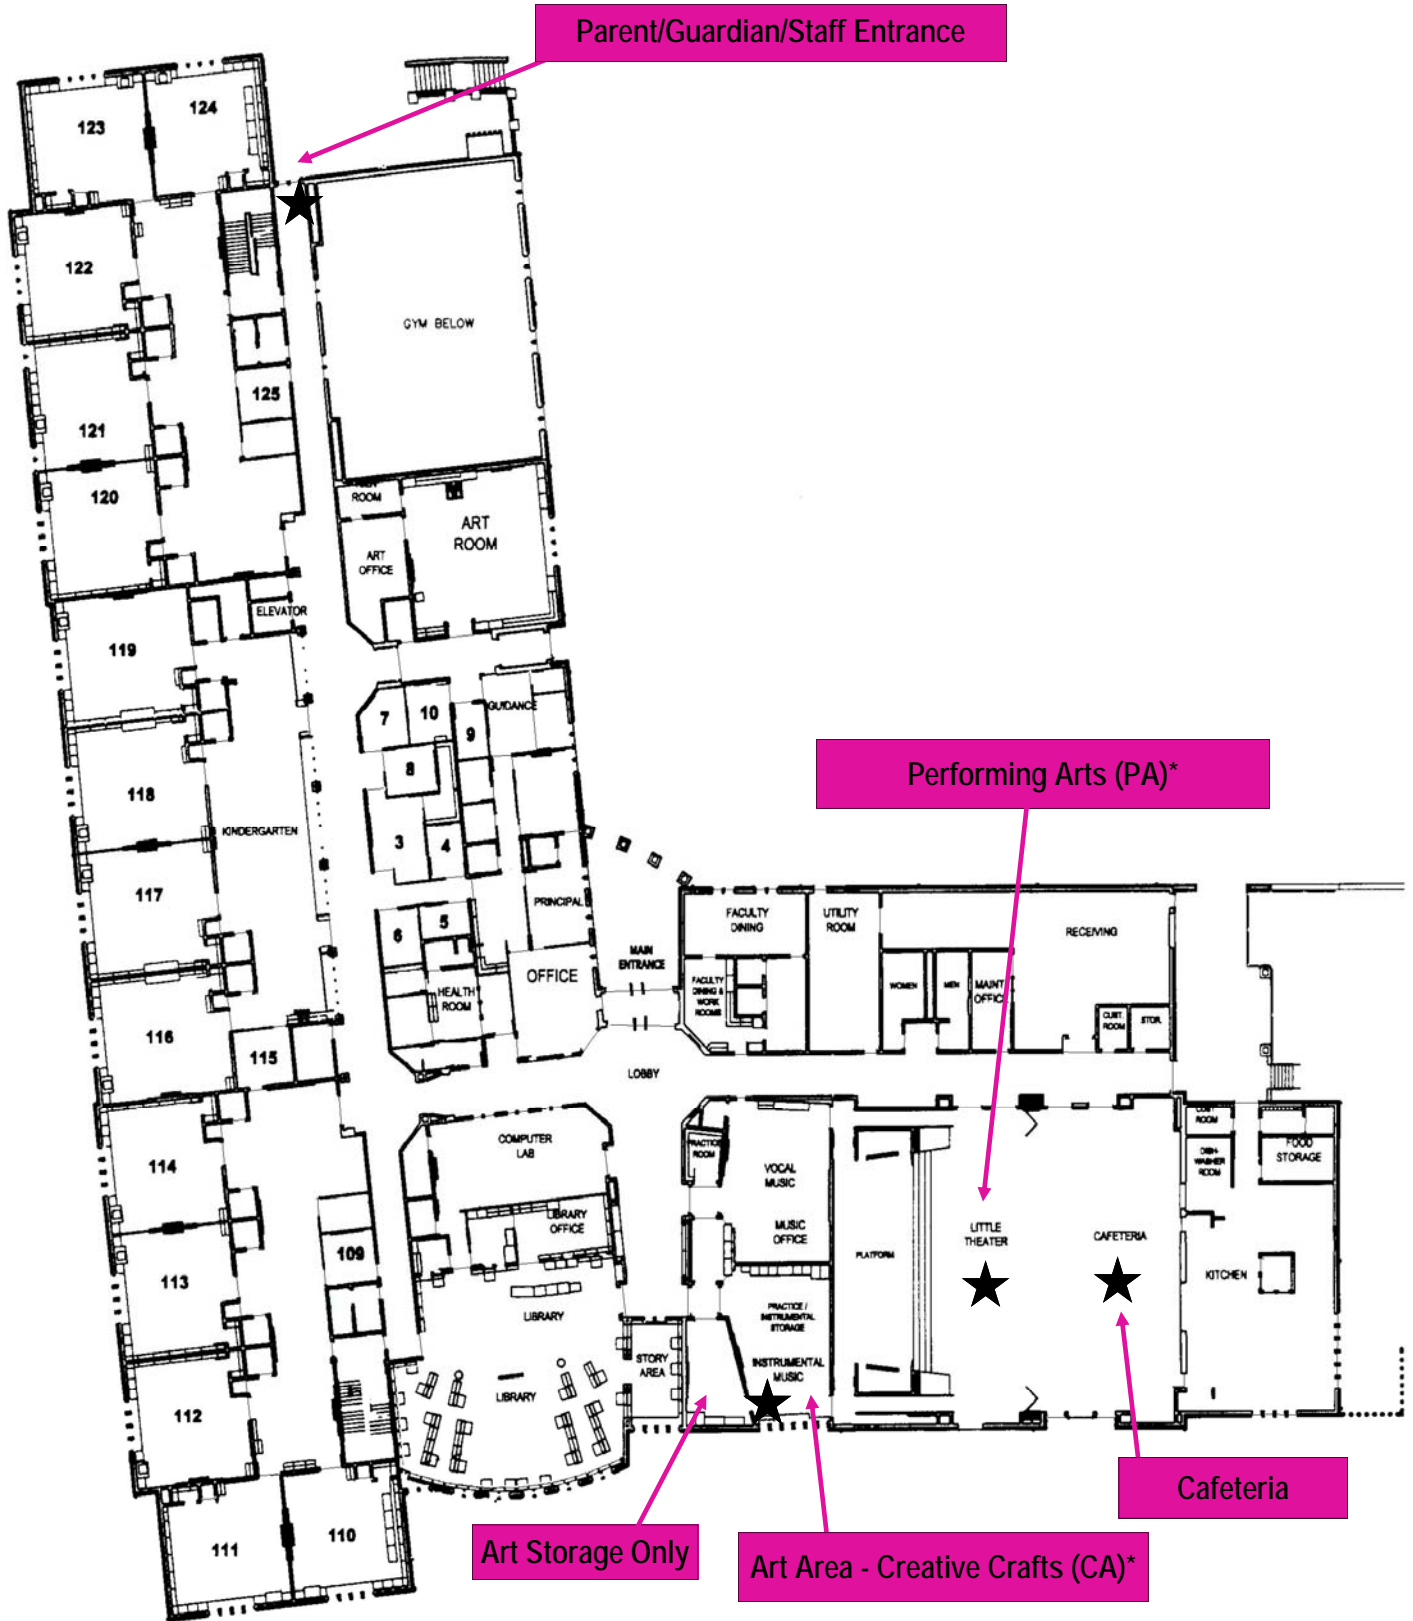

Radnor Day Camp 2017

Radnor Elementary School Floor Plan Overview

Ground Floor/All RDC Classrooms

**RADNOR ELEMENTARY SCHOOL
GROUND FLOOR**

Updated as of 6/30/2017
 *Subject to Change
 You will receive a new copy if changes occur

* Abbreviations for activities

Radnor Day Camp 2017
Radnor Elementary School Floor Plan Overview
First Floor - RDC Activity Areas

RADNOR DAY CAMP

Radnor Elementary School - 20 Matsonford Road, Radnor, PA 19087