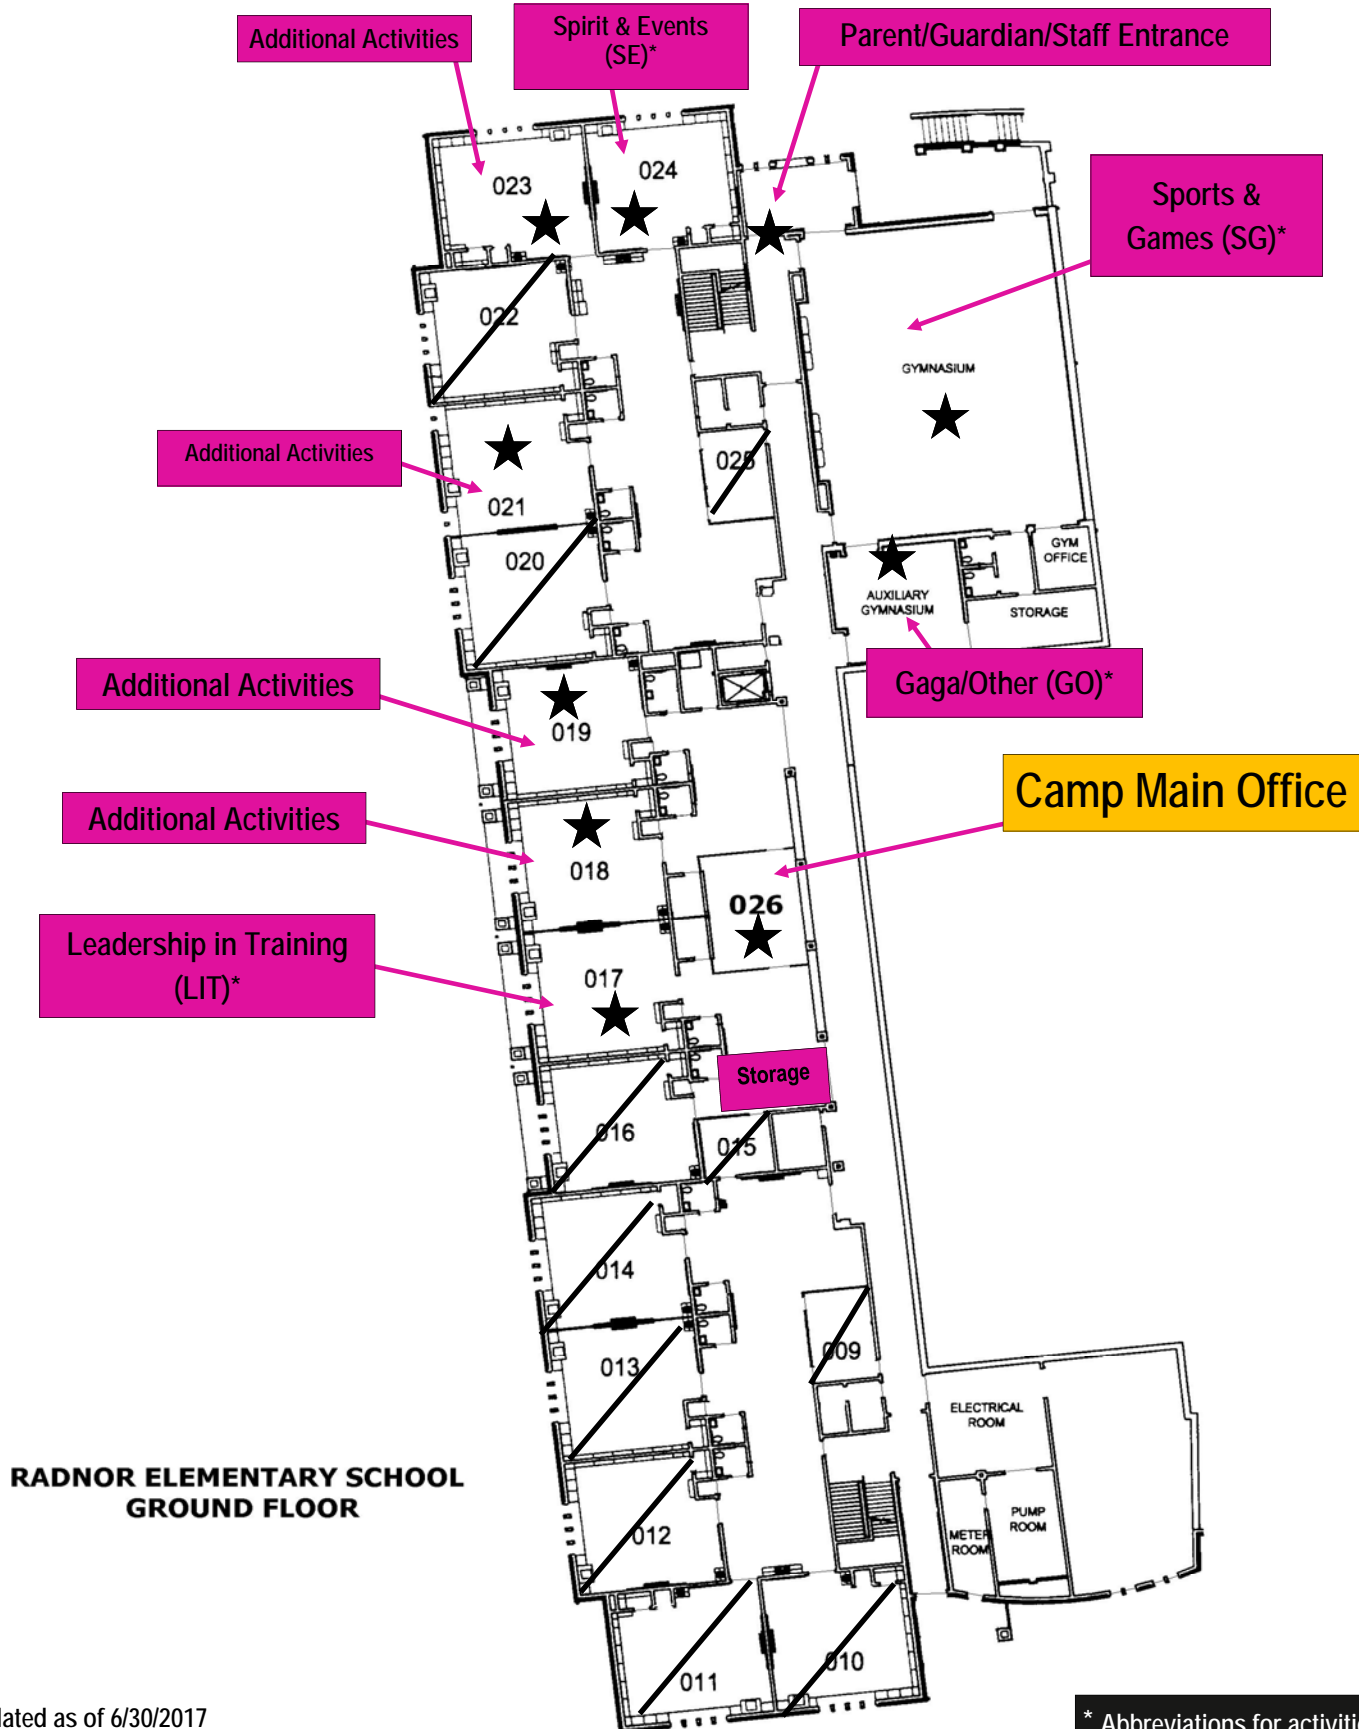

Radnor Day Camp 2017

Radnor Elementary School Floor Plan Overview

Ground Floor/All RDC Classrooms

**RADNOR ELEMENTARY SCHOOL
GROUND FLOOR**

Updated as of 6/30/2017
 *Subject to Change
 You will receive a new copy if changes occur

* Abbreviations for activities

Radnor Day Camp 2017
Radnor Elementary School Floor Plan Overview
First Floor - RDC Activity Areas

RADNOR DAY CAMP

Radnor Elementary School - 20 Matsonford Road, Radnor, PA 19087