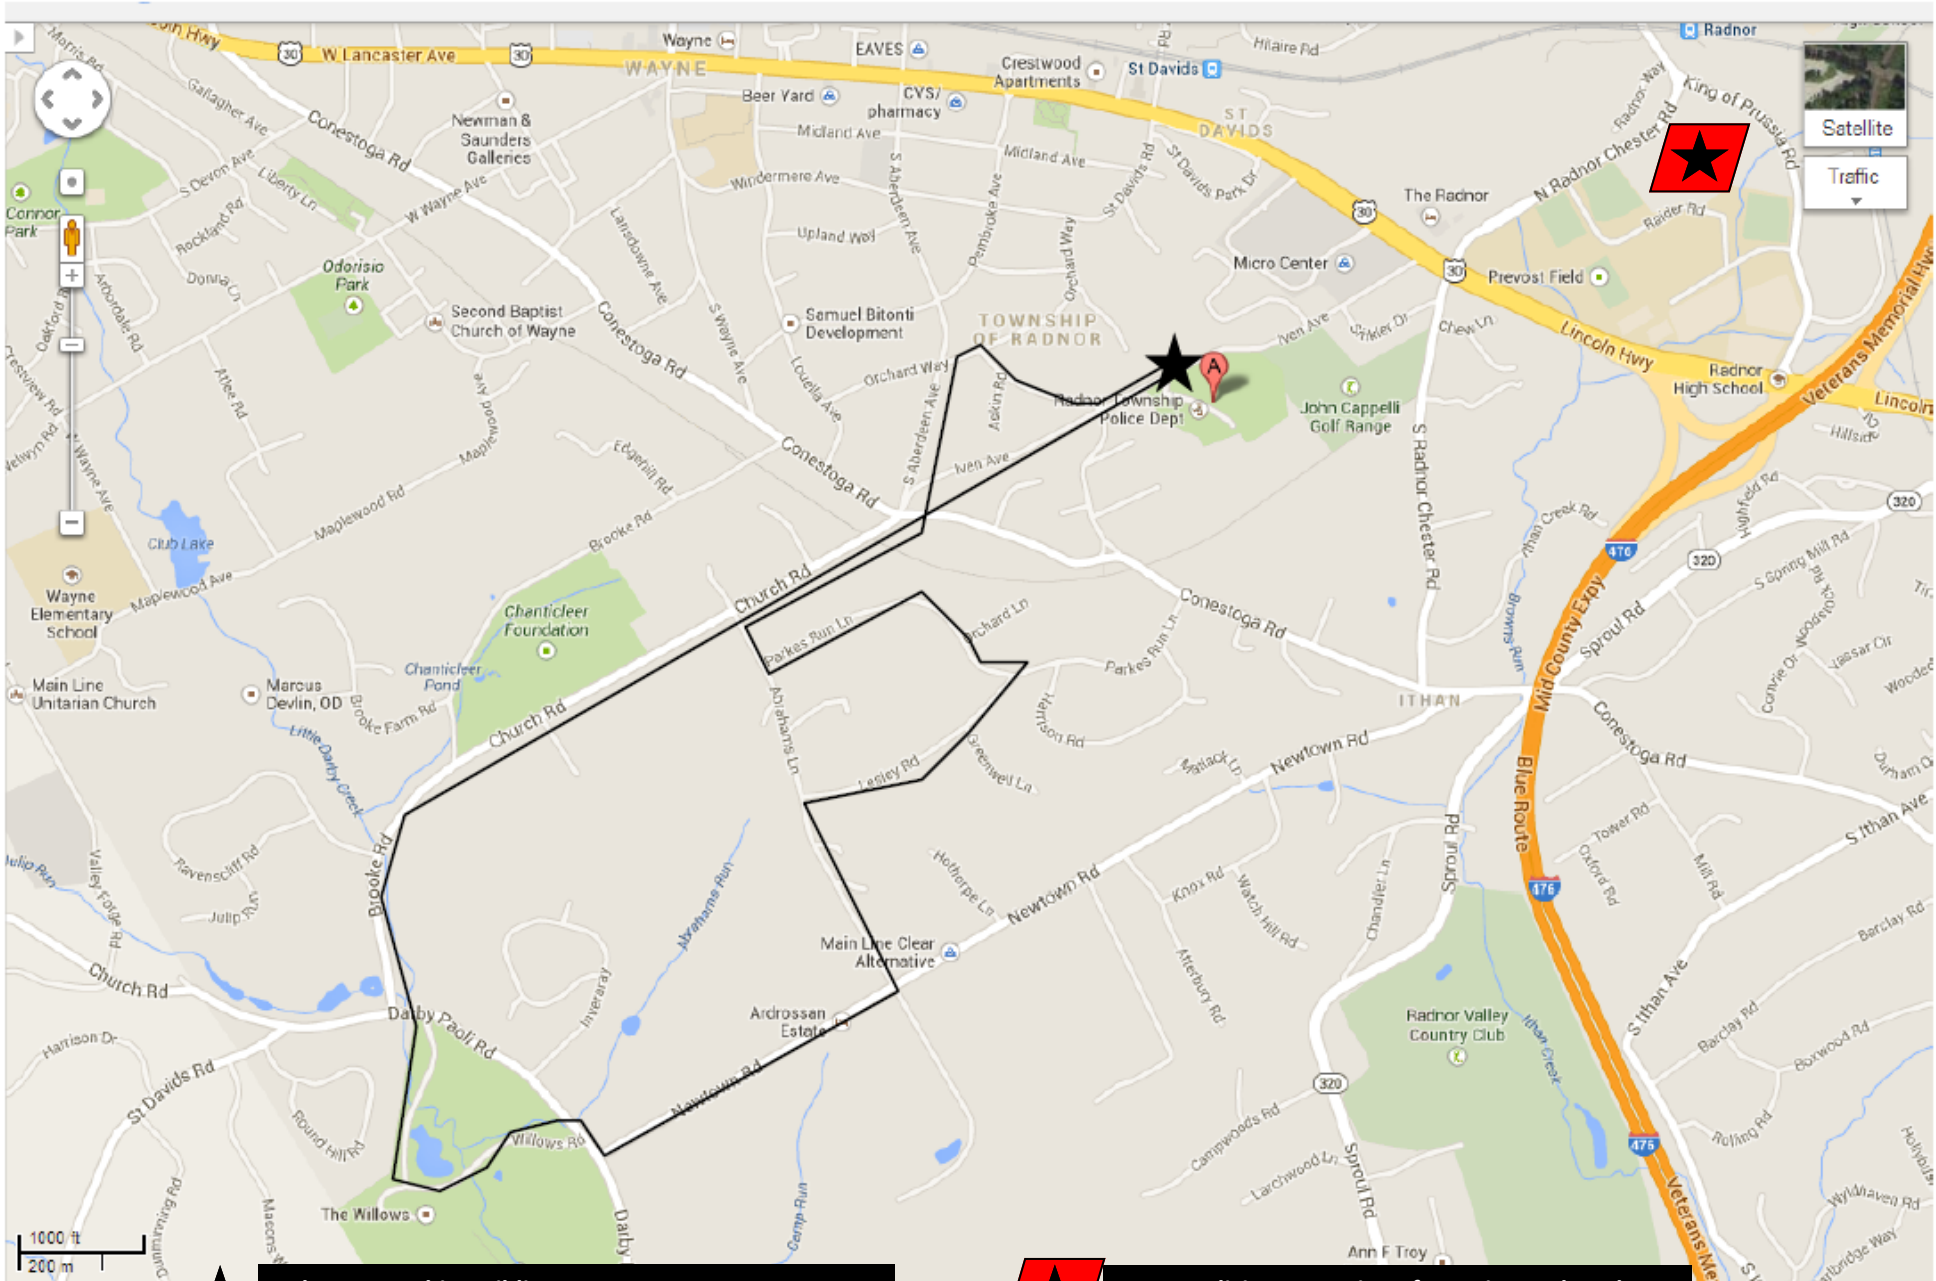

Radnor Run Start/Finish —Radnor Township Building; Race Begins at 8:30 AM and will follow the roads indicated below.

Radnor Township Building - 301 Iven Avenue, Wayne

Penn Medicine - 250 King of Prussia Road, Radnor