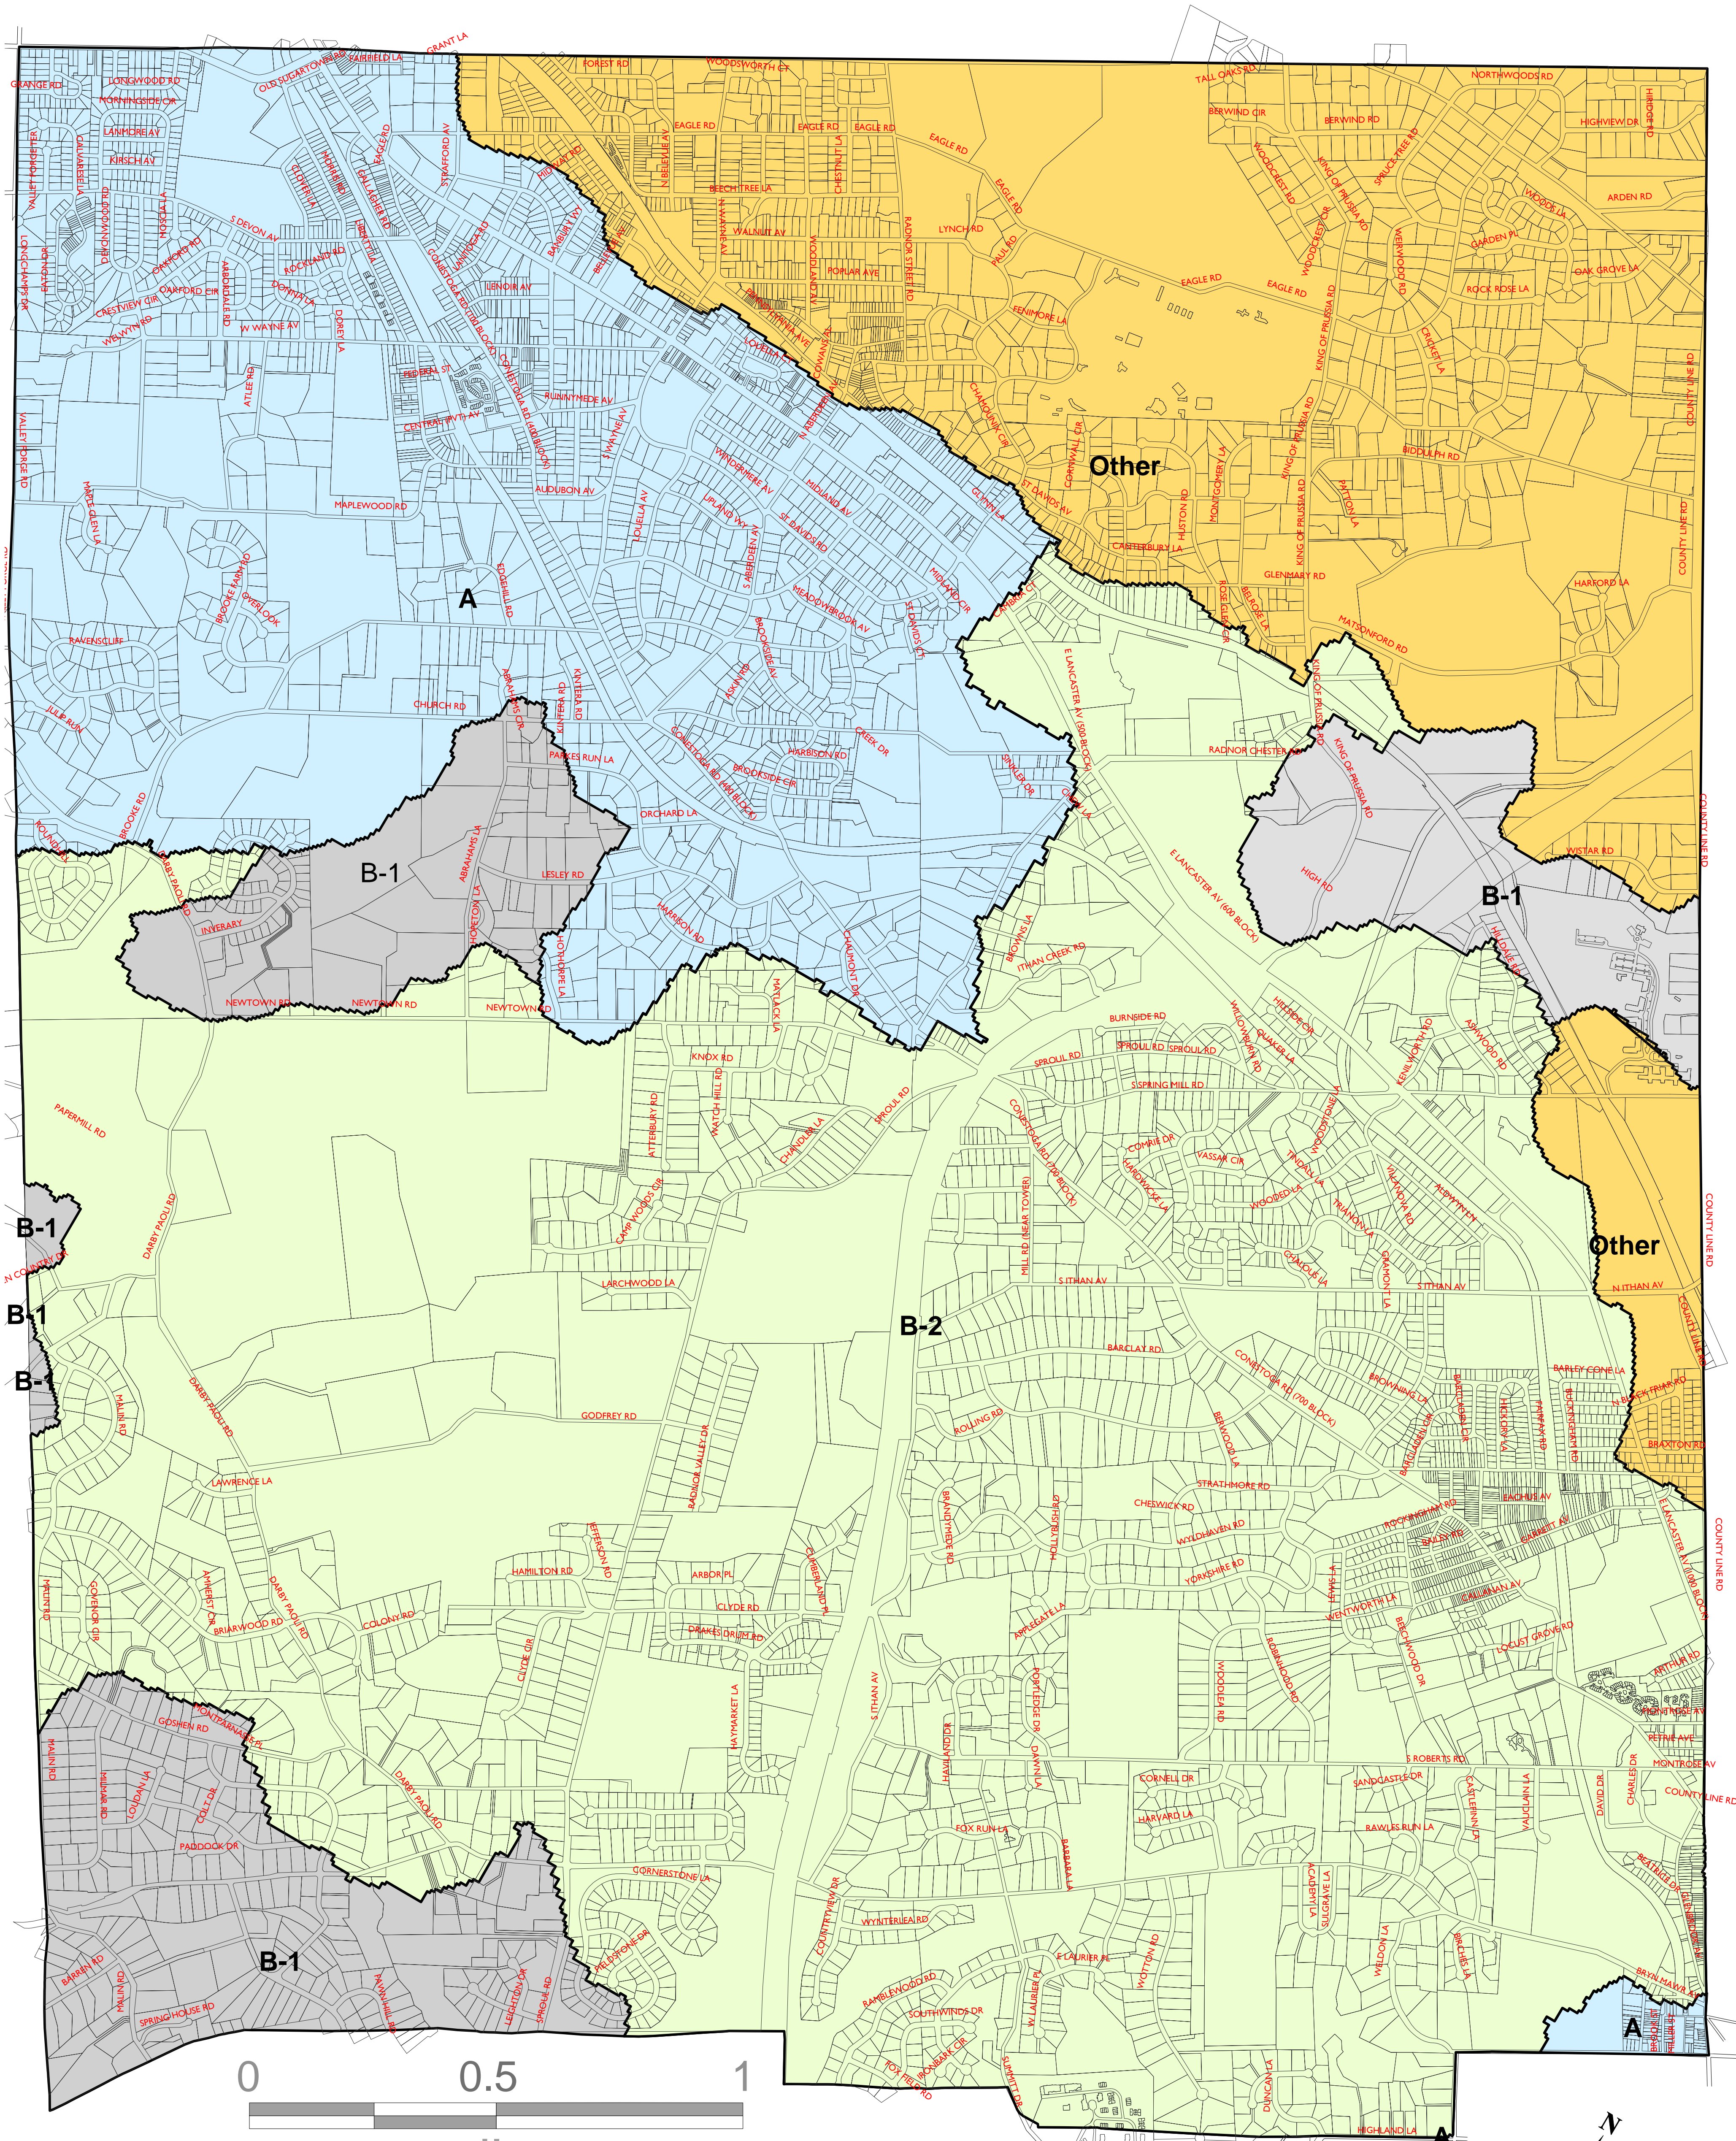

# RADNOR TOWNSHIP STORMWATER DISTRICTS

## **LEGEND**

	= A District
	= B-1 District
	= B-2 District
	= Other

Produced by Radnor Township  
GIS Department  
Updated December 12, 2006