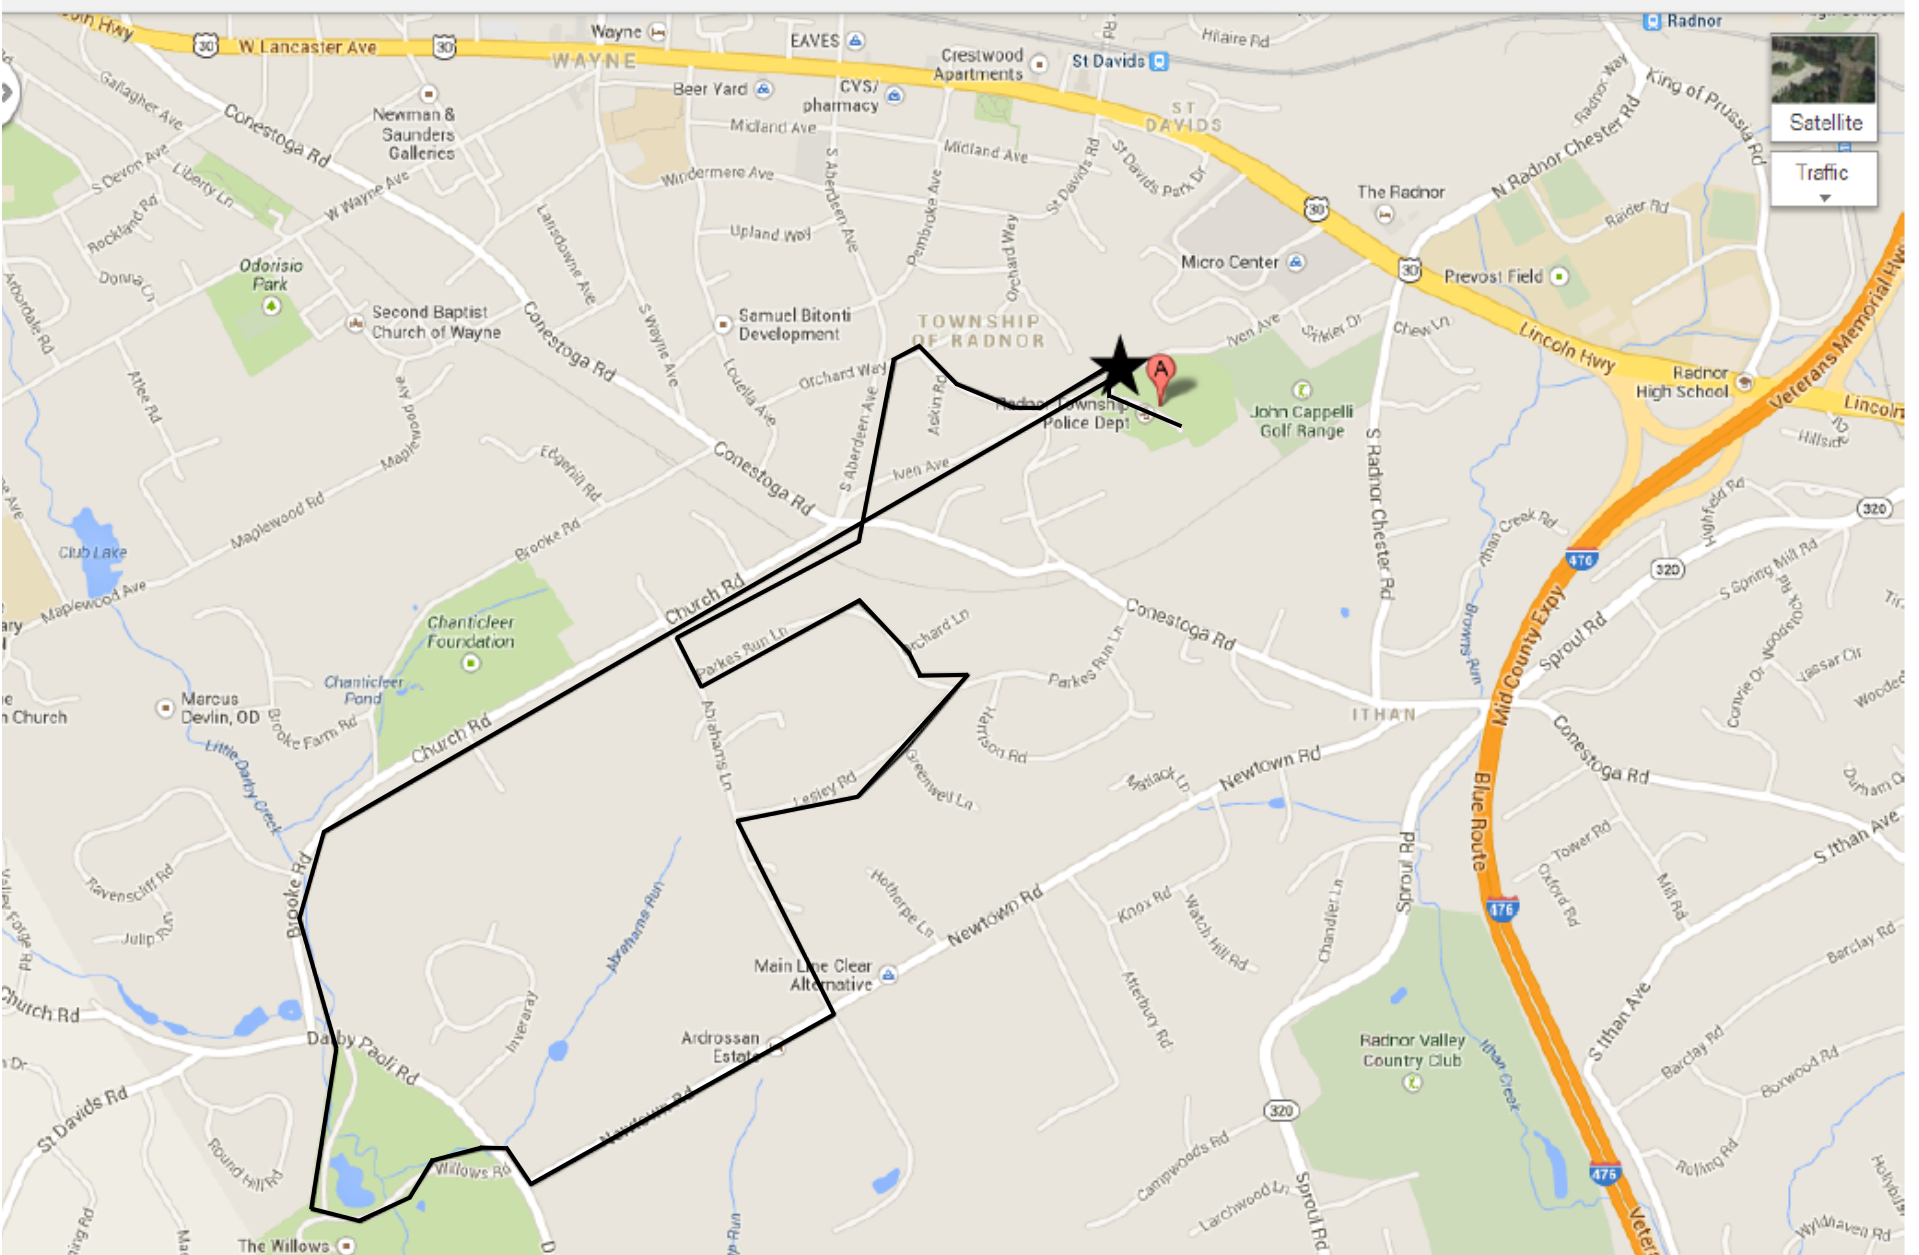

★ Radnor Run Race Start/Finish—Radnor Township Building; Race Begins at 8:30 AM and will follow the roads indicated below.

★ Radnor Township Building - 301 Iven Avenue, Wayne