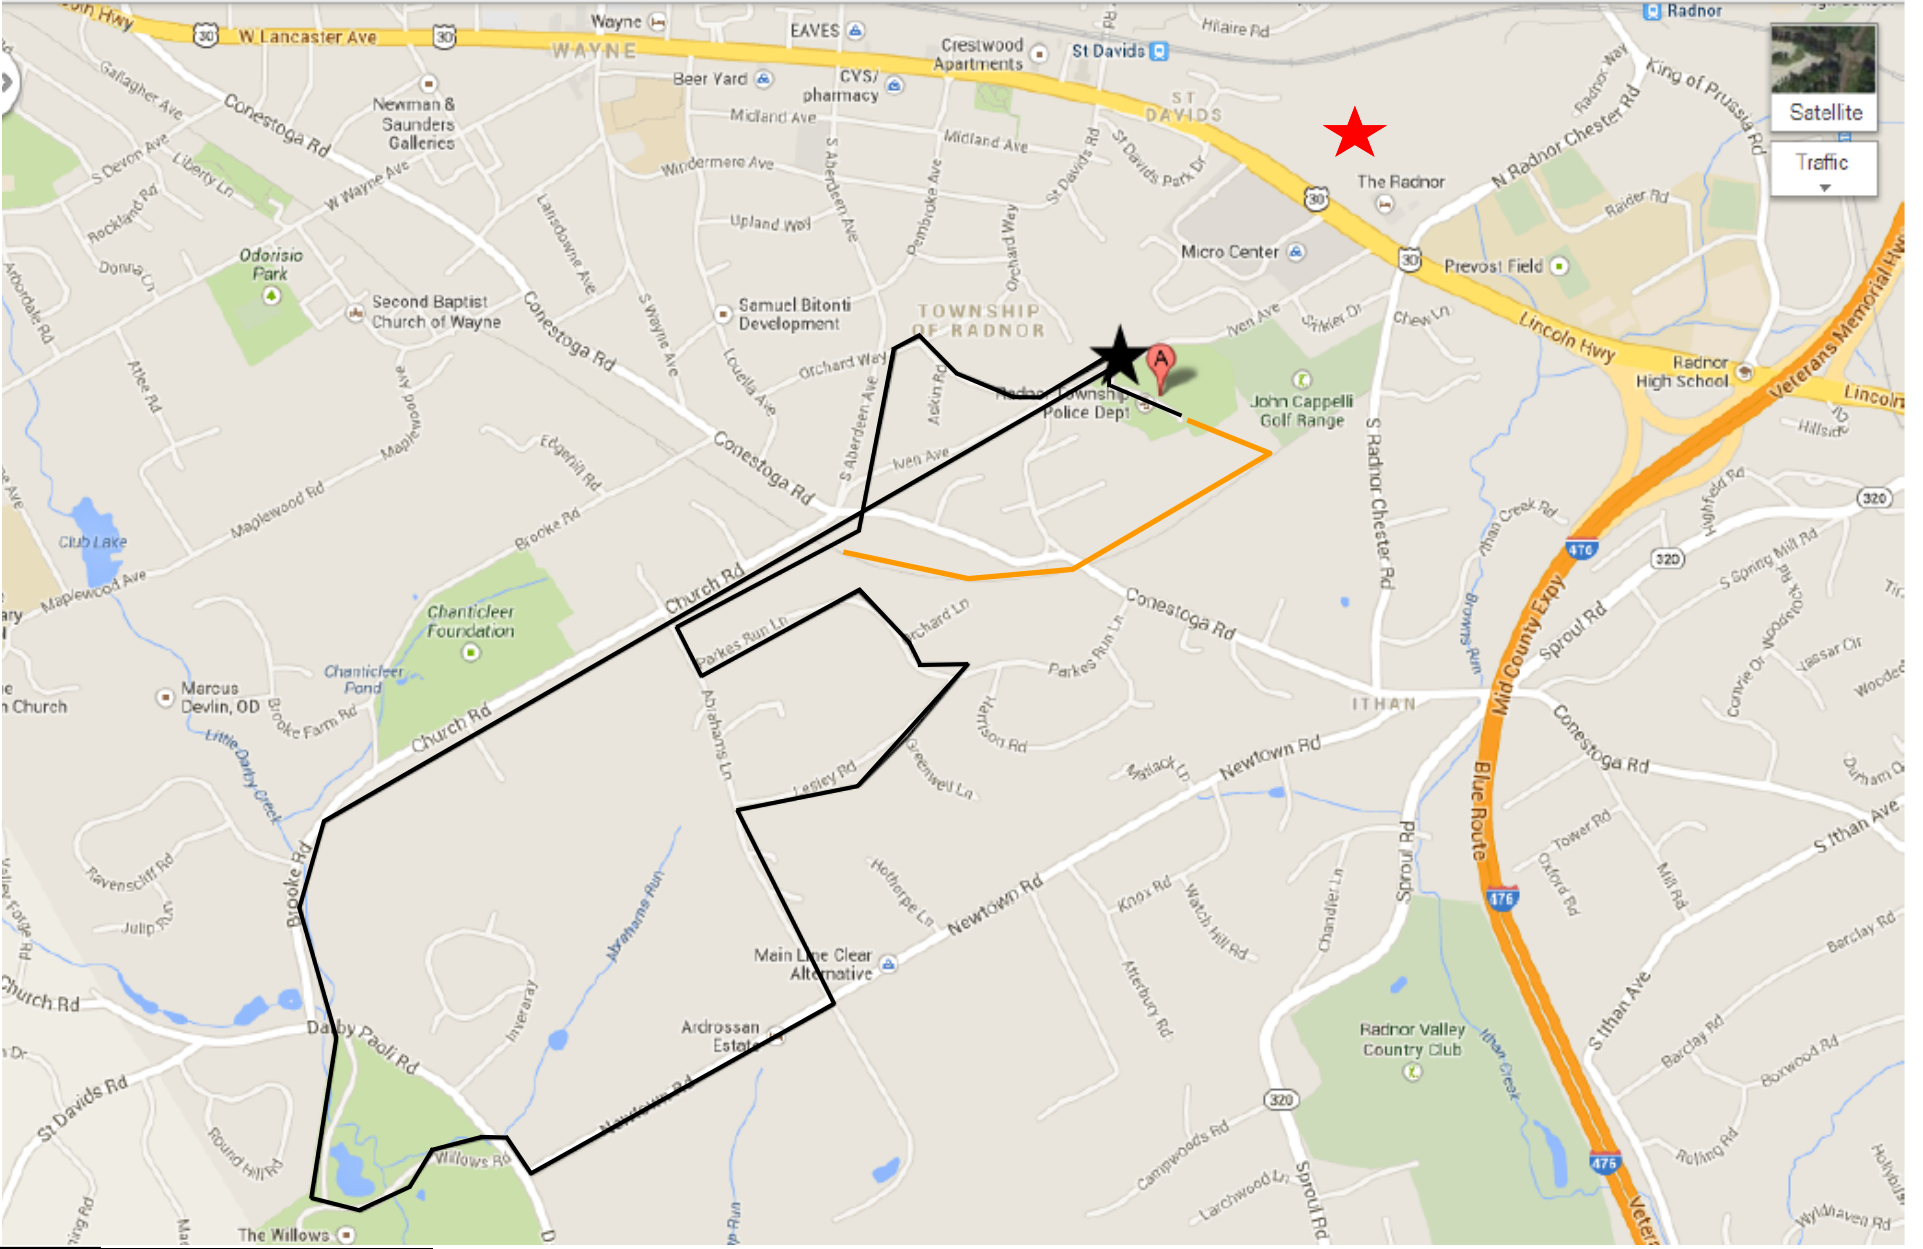

Radnor Run Race Start/Finish
Radnor Township Building 301 Iven Avenue, Wayne, PA 19087
Races will follow the routes indicated below

 5 Mile Running Race Course
 2 Mile Radnor Trail Walk

 Radnor Township Building - 301 Iven Ave., Wayne

 EVENT PARKING
Radnor Financial Center - 150 N Radnor Chester Rd., Radnor