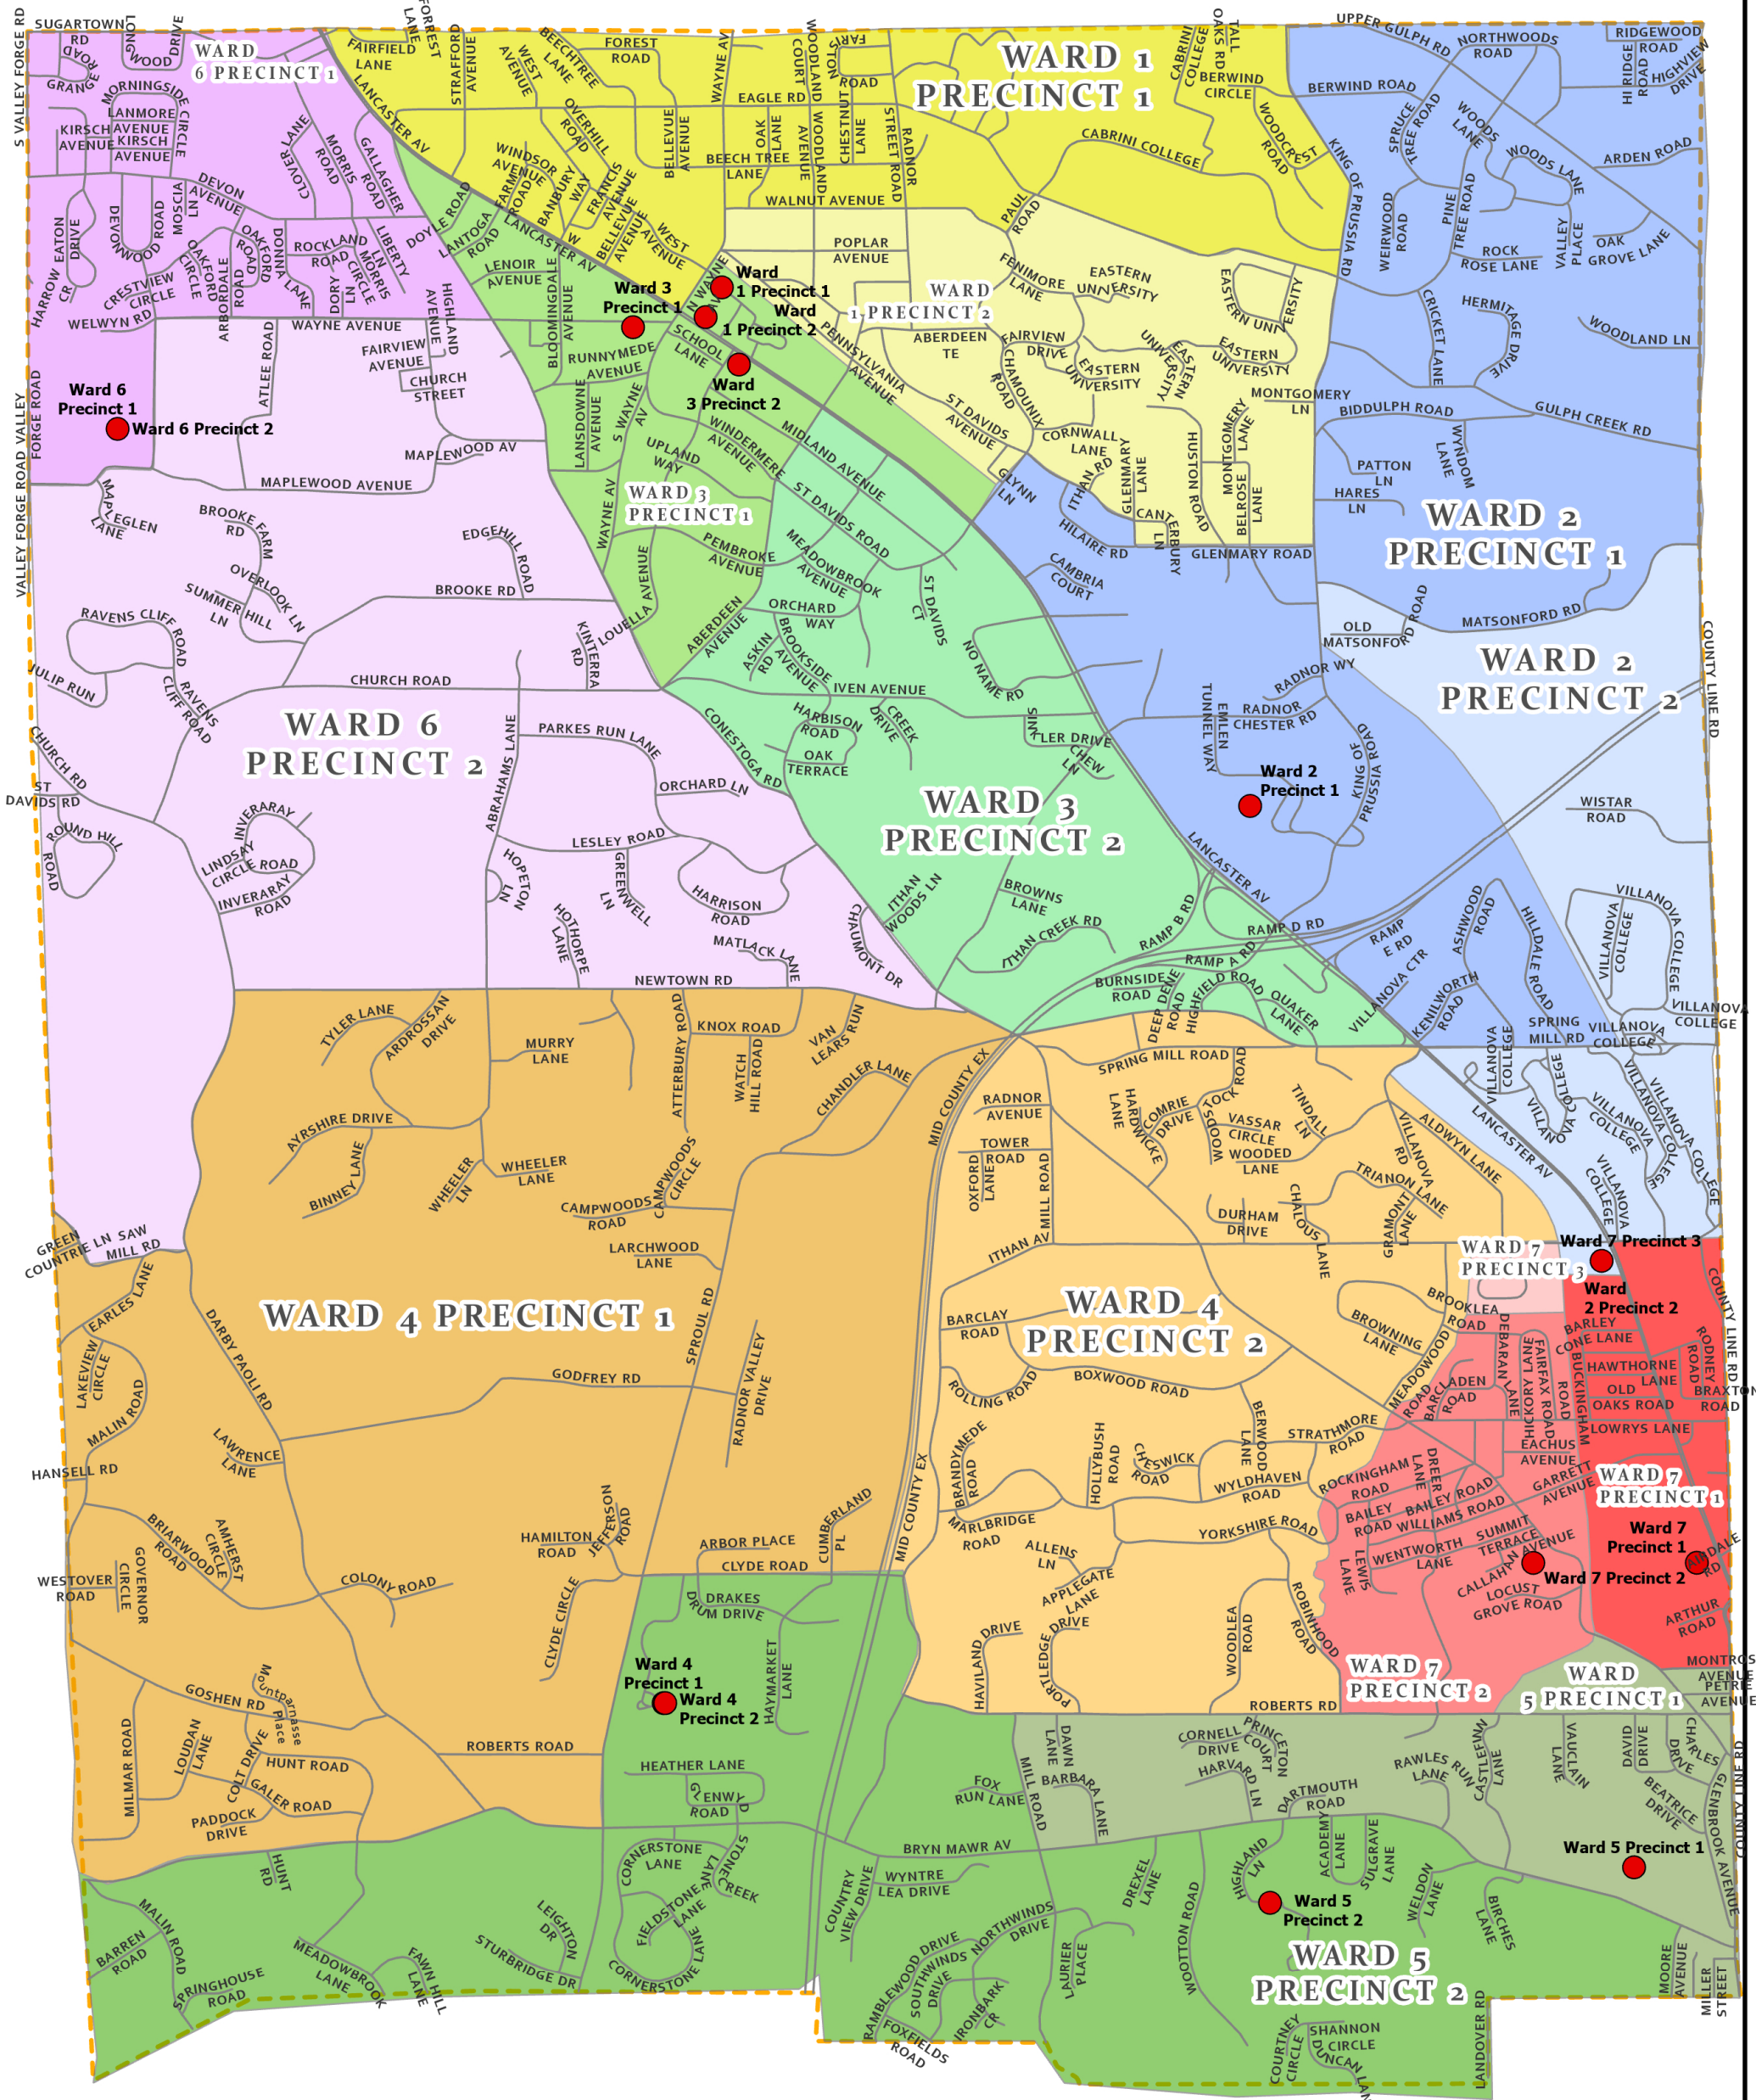

Voting Locations and Wards

Ward	Precinct	Polling Location	Poll Address	Ward	Precinct	Polling Location	Poll Address
1	1	Wayne Senior Center	108 Station Rd; Wayne PA 19087	5	1	JCHAI	274 S Bryn Mawr Ave; Bryn Mawr, PA 19010
1	2	Wayne Presbyterian Church	125 E Lancaster Ave; Wayne PA 19087	5	2	St. Aloysius Academy	401 S Bryn Mawr Ave; Bryn Mawr, PA 19010
2	1	Radnor High School	130 King of Prussia Rd; Radnor PA 19087	6	1	Wayne Elementary School	651 W Wayne Ave; Wayne PA 19087
2	2	Mullen Center for the Performing Art	Lancaster Ave/Rt. 30 and S Ithan Ave	6	2	Wayne Elementary School	651 W Wayne Ave; Wayne PA 19087
3	1	Radnor Memorial Library	114 W Wayne Ave; Wayne, PA 19087	7	1	The Rosemont Plaza Apts	1062 Lancaster Ave; Bryn Mawr, PA 19010
3	2	St. Mary's Episcopal Church	104 Louella Ave; Wayne, PA 19087	7	2	Radnor United Methodist Church	930 Conestoga Rd; Bryn Mawr, PA 19010
4	1	Ithan Elementary School	695 Clyde Rd; Bryn Mawr, PA 19010	7	3	Mullen Center for the Performing Art	Lancaster Ave/Rt. 30 and S Ithan Ave
4	2	Ithan Elementary School	695 Clyde Rd; Bryn Mawr, PA 19010				

* Effective Aug 2024, Source Delaware County