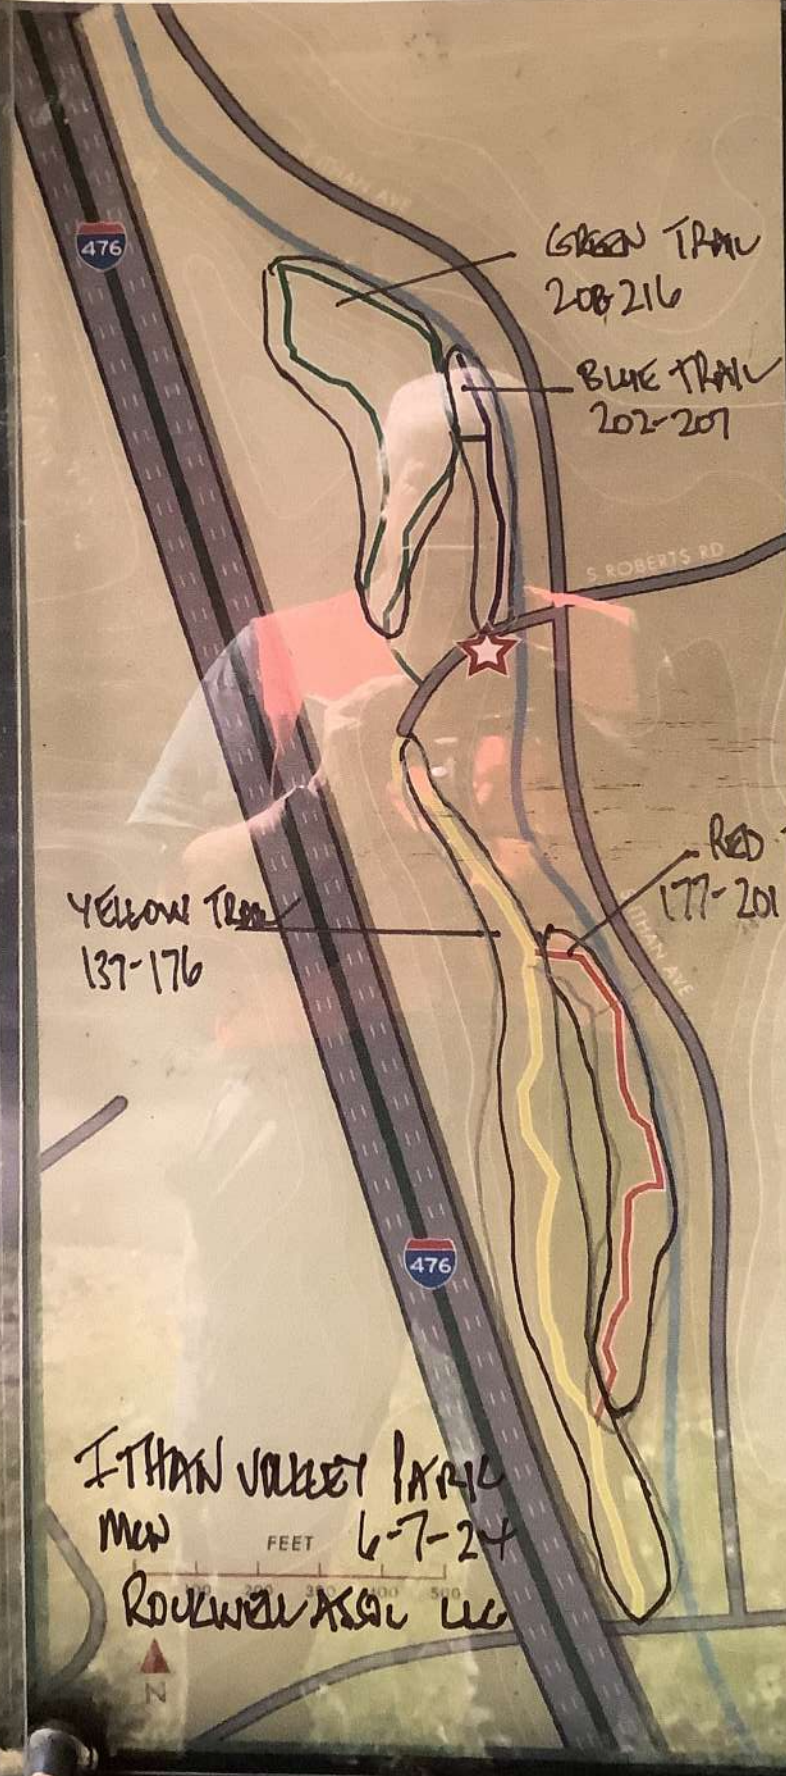

PARK

endures through the variety
still stand within Ithan Valley
arboretum was overtaken
6, many of the specimens lie
between the highway and

on this panel with your smart-
scientific information about each
their leaves and flowers, and
ip you find them within the park.

For more about the park's features,
and the Friends of Ithan Valley Park,
www.radnor.com/lvp

ITHAN VALLEY PARK

TRAIL NETWORK

- BIRD TRAIL
- CREEK TRAIL
- ARROWHEAD TRAIL
- FISH TRAIL
- ★ You Are Here
- Ithan Creek
- Feet Above Sea Level

Ithan Valley Park
Map
FEET 6-7-24
Rouwenhorst Assoc LLC